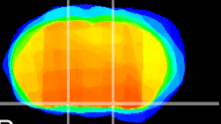

Coronal

Sagittal-R

Sagittal-L

ViBrism: CX09166
Horizontal

S0