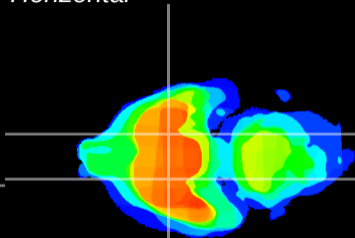

Coronal

Sagittal-R

Sagittal-L

ViBrism: CX09166
Horizontal

S0