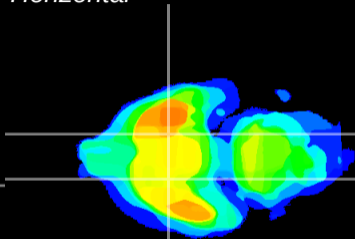

Coronal

Sagittal-R

Sagittal-L

ViBrism: CX09167
Horizontal

S0