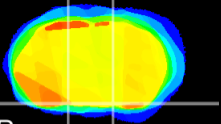

Coronal

Sagittal-R

Sagittal-L

ViBrism: CX09167
Horizontal

S0