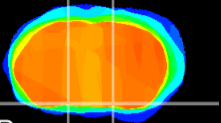

Coronal

Sagittal-R

Sagittal-L

ViBrism: CX09169
Horizontal

S0