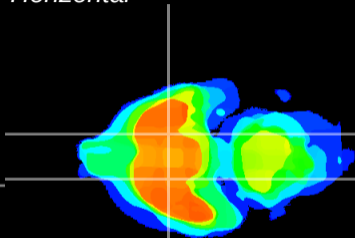

Coronal

Sagittal-R

Sagittal-L

ViBrism: CX09169
Horizontal

S0