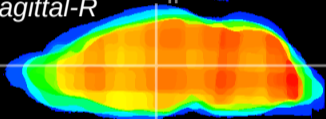

Coronal

Sagittal-R

Sagittal-L

ViBrism: CX09171
Horizontal

MD