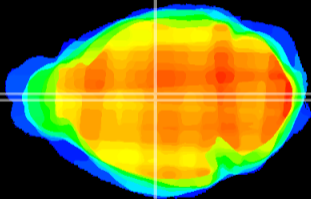

Coronal

Sagittal-R

Sagittal-L

ViBrism: CX09171
Horizontal

MD