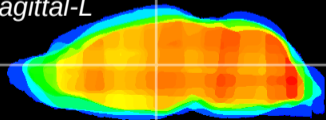

Coronal

Sagittal-R

Sagittal-L

ViBrism: CX09171
Horizontal

MD