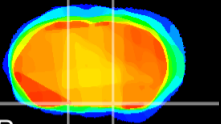

Coronal

Sagittal-R

Sagittal-L

ViBrism: CX09176  
Horizontal

S0