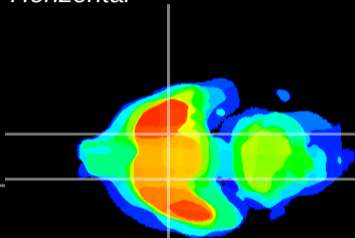

Coronal

Sagittal-R

Sagittal-L

ViBrism: CX09176  
Horizontal

S0