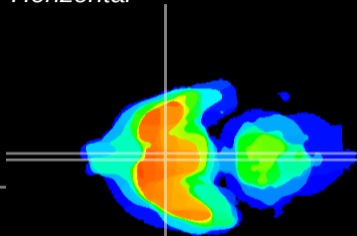

Coronal

Sagittal-R

Sagittal-L

ViBrisM: CX09178  
Horizontal

SCN