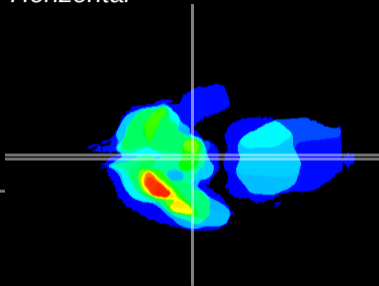

Coronal

Sagittal-R

Sagittal-L

ViBrism: CX09179
Horizontal

ME