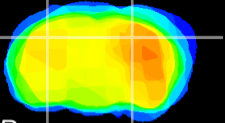

Coronal

Sagittal-R

Sagittal-L

ViBrism: CX09180
Horizontal

CA2/CA3