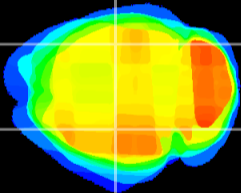

Coronal

Sagittal-R

Sagittal-L

ViBrism: CX09180
Horizontal

CA2/CA3