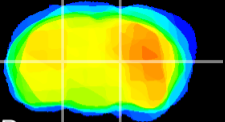

Coronal

Sagittal-R

Sagittal-L

ViBrism: CX09180
Horizontal

VPM/VPL