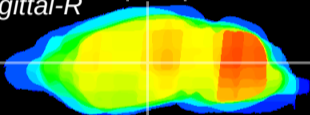

Coronal

Sagittal-R

Sagittal-L

ViBrism: CX09180
Horizontal

VPM/VPL