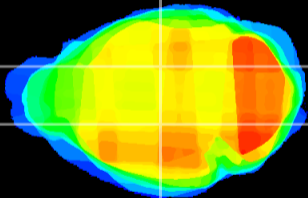

Coronal

Sagittal-R

Sagittal-L

ViBrism: CX09180
Horizontal

VPM/VPL