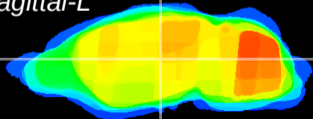

Coronal

Sagittal-R

Sagittal-L

ViBrism: CX09180
Horizontal

VPM/VPL