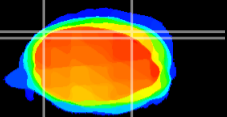

Coronal

Sagittal-R

Sagittal-L

ViBrism: CX09184
Horizontal

Cb lobe