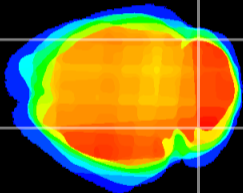

Coronal

Sagittal-R

Sagittal-L

ViBrism: CX09184
Horizontal

Cb lobe