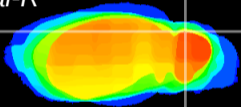

Coronal

Sagittal-R

Sagittal-L

ViBrism: CX09184
Horizontal

Cb lobe