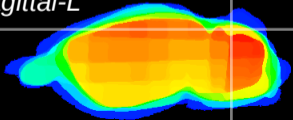

Coronal

Sagittal-R

Sagittal-L

ViBrism: CX09184
Horizontal

Cb lobe