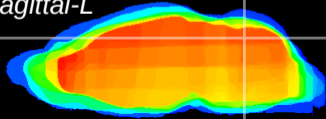

Coronal

Sagittal-R

Sagittal-L

ViBrism: CX09187
Horizontal

Cb vermis