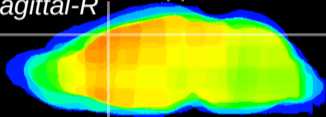

Coronal

Sagittal-R

Sagittal-L

ViBrism: CX09188
Horizontal

Cx motor