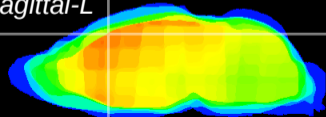

Coronal

Sagittal-R

Sagittal-L

ViBrism: CX09188
Horizontal

Cx motor