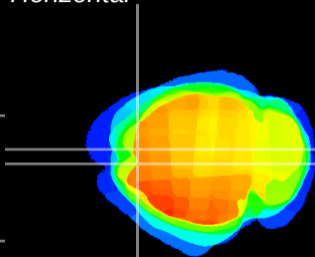

Coronal

Sagittal-R

Sagittal-L

ViBrism: CX09188
Horizontal

Cx motor