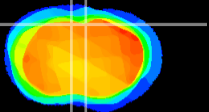

Coronal

Sagittal-R

Sagittal-L

ViBrism: CX09188
Horizontal

Cx motor