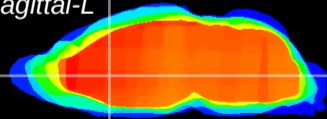

Coronal

Sagittal-R

Sagittal-L

ViBrism: CX09197
Horizontal

LS