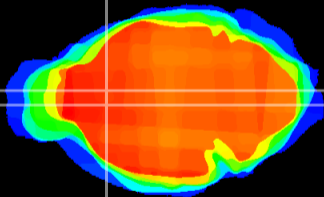

Coronal

Sagittal-R

Sagittal-L

ViBrism: CX09197
Horizontal

LS