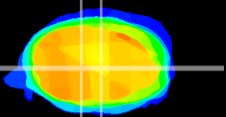

Coronal

Sagittal-R

Sagittal-L

ViBrism: CX09198
Horizontal

MVe