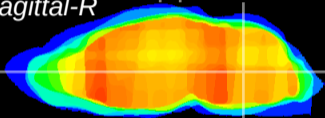

Coronal

Sagittal-R

Sagittal-L

ViBrism: CX09198
Horizontal

MVe