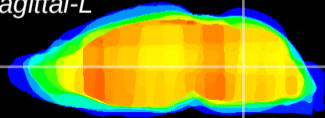

Coronal

Sagittal-R

Sagittal-L

ViBrism: CX09198
Horizontal

MVe