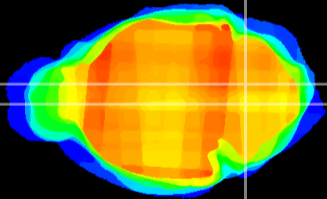

Coronal

Sagittal-R

Sagittal-L

ViBrism: CX09198
Horizontal

MVe