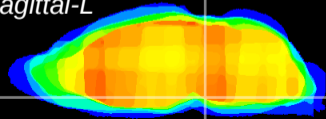

Coronal

Sagittal-R

Sagittal-L

ViBrism: CX09198
Horizontal

Pn