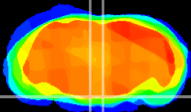

Coronal

Sagittal-R

Sagittal-L

ViBrism: CX09198
Horizontal

Pn