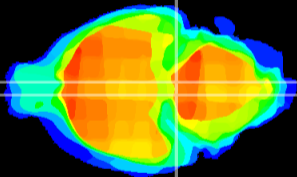

Coronal

Sagittal-R

Sagittal-L

ViBrism: CX09198
Horizontal

Pn