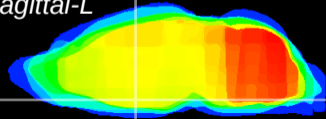

Coronal

Sagittal-R

Sagittal-L

ViBrism: CX09203
Horizontal

SPa ventral