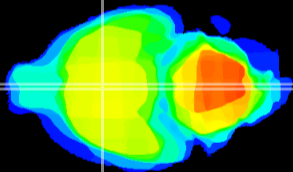

Coronal

Sagittal-R

Sagittal-L

ViBrism: CX09203
Horizontal

SPa ventral