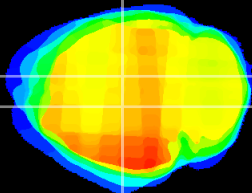

Coronal

Sagittal-R

Sagittal-L

ViBrism: CX09206
Horizontal

DG