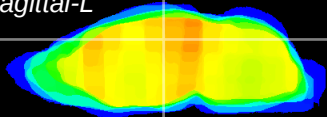

Coronal

Sagittal-R

Sagittal-L

ViBrism: CX09206
Horizontal

DG