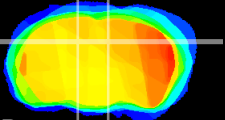

Coronal

Sagittal-R

Sagittal-L

ViBrism: CX09206
Horizontal

DG