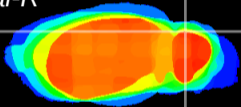

Coronal

Sagittal-R

Sagittal-L

ViBrism: CX09210
Horizontal

Cb lobe