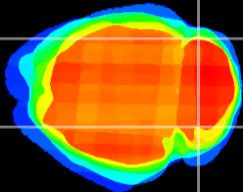

Coronal

Sagittal-R

Sagittal-L

ViBrism: CX09210
Horizontal

Cb lobe