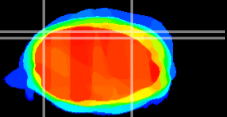

Coronal

Sagittal-R

Sagittal-L

ViBrism: CX09210
Horizontal

Cb lobe