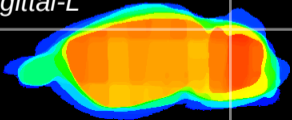

Coronal

Sagittal-R

Sagittal-L

ViBrism: CX09210
Horizontal

Cb lobe