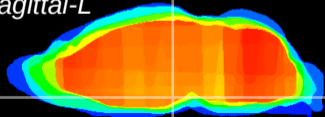

Coronal

Sagittal-R

Sagittal-L

ViBrism: CX09210
Horizontal

M