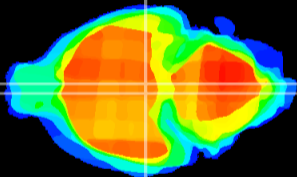

Coronal

Sagittal-R

Sagittal-L

ViBrism: CX09210
Horizontal

M