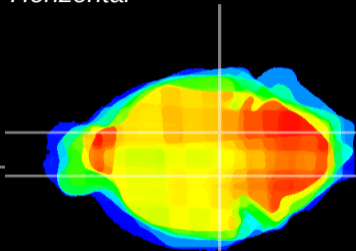

Coronal

Sagittal-R

Sagittal-L

ViBrism: CX09212
Horizontal

SN