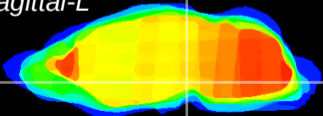

Coronal

Sagittal-R

Sagittal-L

ViBrism: CX09212
Horizontal

SN