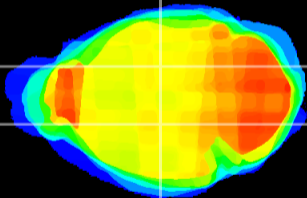

Coronal

Sagittal-R

Sagittal-L

ViBrism: CX09212
Horizontal

VPM/VPL