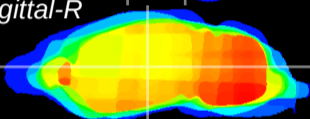

Coronal

Sagittal-R

Sagittal-L

ViBrism: CX09212
Horizontal

VPM/VPL