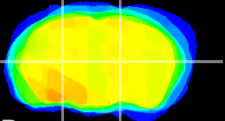

Coronal

Sagittal-R

Sagittal-L

ViBrism: CX09212
Horizontal

VPM/VPL