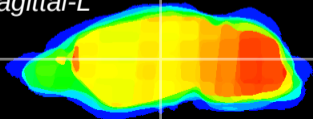

Coronal

Sagittal-R

Sagittal-L

ViBrism: CX09212
Horizontal

VPM/VPL