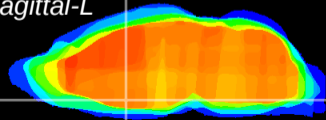

Coronal

Sagittal-R

Sagittal-L

ViBrism: CX09215
Horizontal

MPA