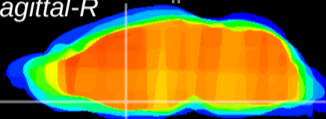

Coronal

Sagittal-R

Sagittal-L

ViBrism: CX09215
Horizontal

MPA