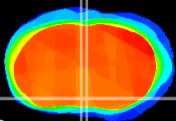

Coronal

Sagittal-R

Sagittal-L

ViBrism: CX09215
Horizontal

MPA