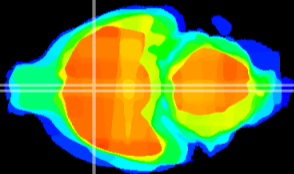

Coronal

Sagittal-R

Sagittal-L

ViBrism: CX09215
Horizontal

MPA