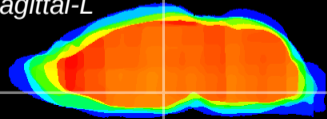

Coronal

Sagittal-R

Sagittal-L

ViBrism: CX09217
Horizontal

DM