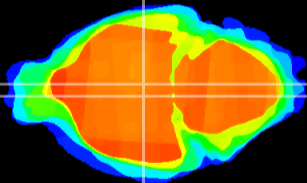

Coronal

Sagittal-R

Sagittal-L

ViBrism: CX09217
Horizontal

DM