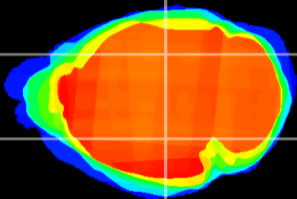

Coronal

Sagittal-R

Sagittal-L

ViBrism: CX09217
Horizontal

LG