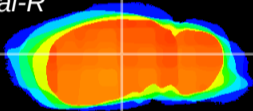

Coronal

Sagittal-R

Sagittal-L

ViBrism: CX09217
Horizontal

LG