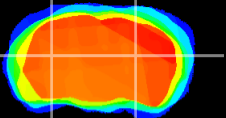

Coronal

Sagittal-R

Sagittal-L

ViBrism: CX09217
Horizontal

LG