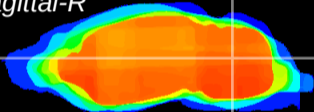

Coronal

Sagittal-R

Sagittal-L

ViBriSM: CX09220
Horizontal

Cb nucleus