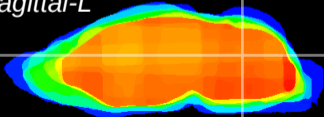

Coronal

Sagittal-R

Sagittal-L

ViBriSM: CX09220
Horizontal

Cb nucleus