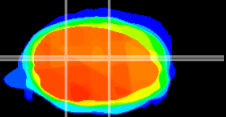

Coronal

Sagittal-R

Sagittal-L

ViBriSM: CX09220
Horizontal

Cb nucleus