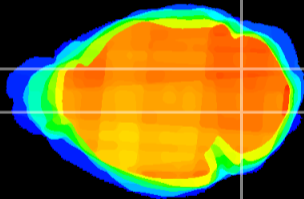

Coronal

Sagittal-R

Sagittal-L

ViBriSM: CX09220
Horizontal

Cb nucleus