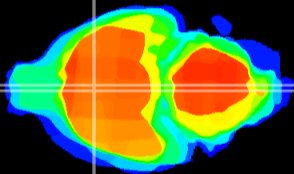

Coronal

Sagittal-R

Sagittal-L

ViBriSM: CX09220  
Horizontal

MPA