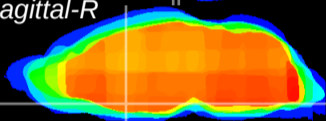

Coronal

Sagittal-R

Sagittal-L

ViBriSM: CX09220  
Horizontal

MPA