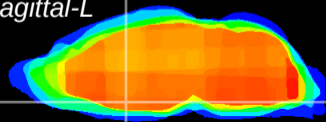

Coronal

Sagittal-R

Sagittal-L

ViBriSM: CX09220  
Horizontal

MPA