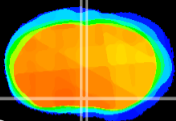

Coronal

Sagittal-R

Sagittal-L

ViBriSM: CX09220  
Horizontal

MPA