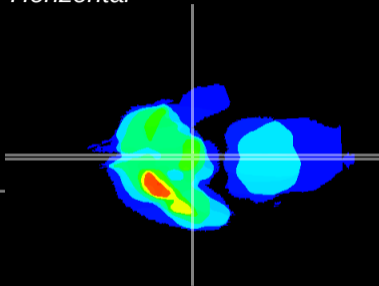

Coronal

Sagittal-R

Sagittal-L

ViBrism: CX09221
Horizontal

ME