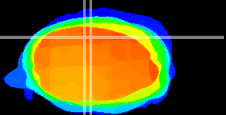

Coronal

Sagittal-R

Sagittal-L

ViBrism: CX09223
Horizontal

Cb vermis