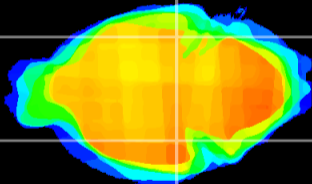

Coronal

Sagittal-R

Sagittal-L

ViBrism: CX09223
Horizontal

ventral S