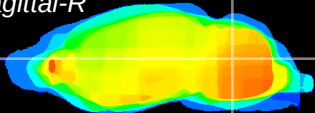

Coronal

Sagittal-R

Sagittal-L

ViBrism: CX09225
Horizontal

Cb nucleus