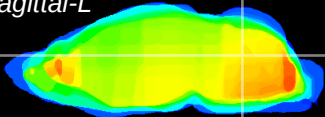

Coronal

Sagittal-R

Sagittal-L

ViBrism: CX09225
Horizontal

Cb nucleus