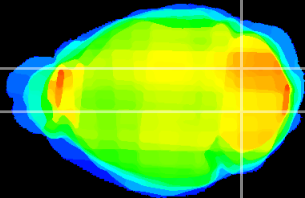

Coronal

Sagittal-R

Sagittal-L

ViBrism: CX09225
Horizontal

Cb nucleus