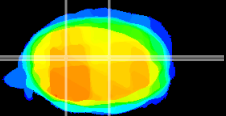

Coronal

Sagittal-R

Sagittal-L

ViBrism: CX09225
Horizontal

Cb nucleus