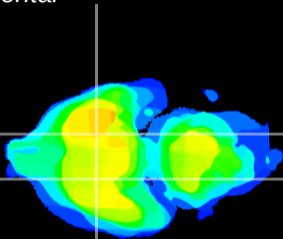

Coronal

Sagittal-R

Sagittal-L

ViBrism: CX09225
Horizontal

S0