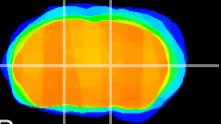

Coronal

Sagittal-R

Sagittal-L

ViBrism: CX09226
Horizontal

VA/VL