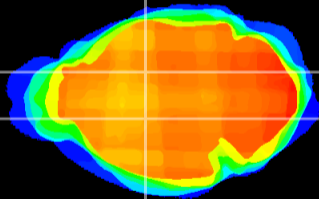

Coronal

Sagittal-R

Sagittal-L

ViBrism: CX09226
Horizontal

VA/VL