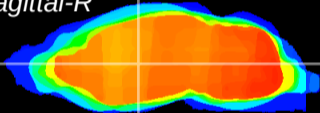

Coronal

Sagittal-R

Sagittal-L

ViBrism: CX09226
Horizontal

VA/VL