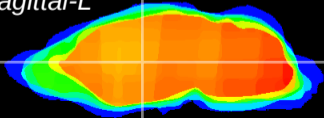

Coronal

Sagittal-R

Sagittal-L

ViBrism: CX09226
Horizontal

VA/VL