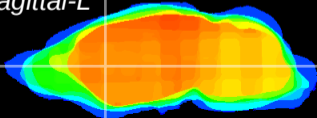

Coronal

Sagittal-R

Sagittal-L

ViBriSM: CX09233
Horizontal

CPU medial