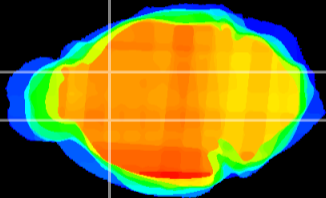

Coronal

Sagittal-R

Sagittal-L

ViBriSM: CX09233
Horizontal

CPU medial