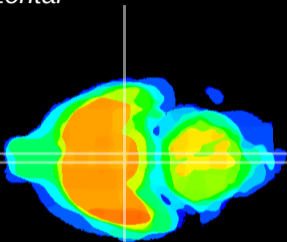

Coronal

Sagittal-R

Sagittal-L

ViBrism: CX09233  
Horizontal

VMH