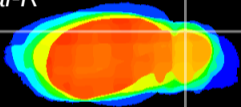

Coronal

Sagittal-R

Sagittal-L

ViBrism: CX09243
Horizontal

Cb lobe