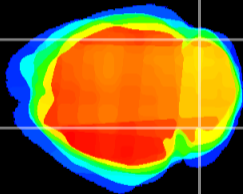

Coronal

Sagittal-R

Sagittal-L

ViBrism: CX09243
Horizontal

Cb lobe