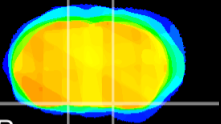

Coronal

Sagittal-R

Sagittal-L

ViBrism: CX09244
Horizontal

S0