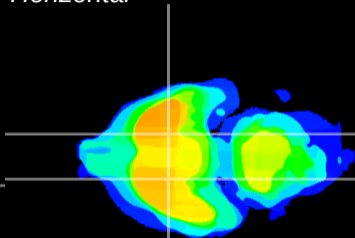

Coronal

Sagittal-R

Sagittal-L

ViBrism: CX09244
Horizontal

S0