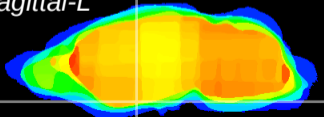

Coronal

Sagittal-R

Sagittal-L

ViBrism: CX09244
Horizontal

S0