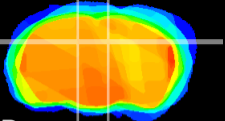

Coronal

Sagittal-R

Sagittal-L

ViBrism: CX09246
Horizontal

DG