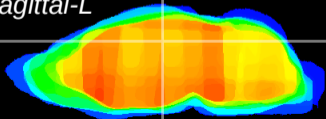

Coronal

Sagittal-R

Sagittal-L

ViBrism: CX09246
Horizontal

DG