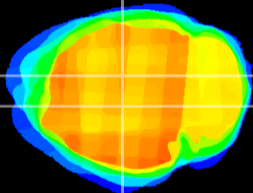

Coronal

Sagittal-R

Sagittal-L

ViBrism: CX09246
Horizontal

DG