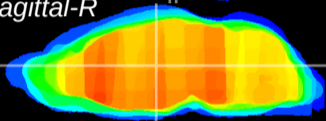

Coronal

Sagittal-R

Sagittal-L

ViBrism: CX09246
Horizontal

MD