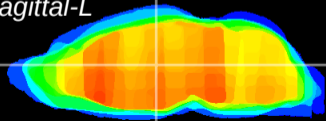

Coronal

Sagittal-R

Sagittal-L

ViBrism: CX09246
Horizontal

MD