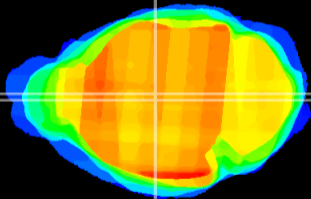

Coronal

Sagittal-R

Sagittal-L

ViBrism: CX09246
Horizontal

MD