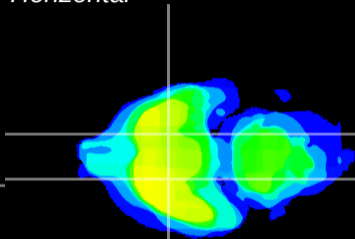

Coronal

Sagittal-R

Sagittal-L

ViBrism: CX09252
Horizontal

S0