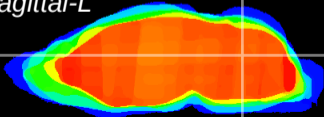

Coronal

Sagittal-R

Sagittal-L

ViBrism: CX09257
Horizontal

Cb nucleus