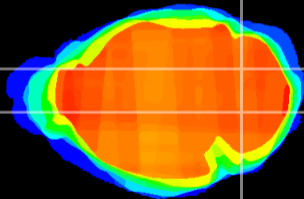

Coronal

Sagittal-R

Sagittal-L

ViBrism: CX09257
Horizontal

Cb nucleus