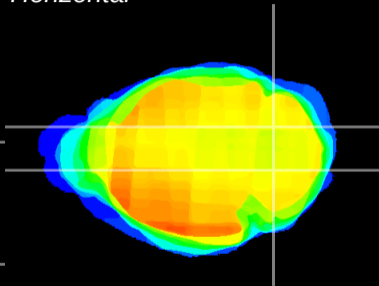

Coronal

Sagittal-R

Sagittal-L

ViBrism: CX09261
Horizontal

Cb nucleus