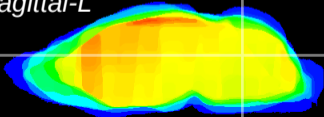

Coronal

Sagittal-R

Sagittal-L

ViBrism: CX09261
Horizontal

Cb nucleus