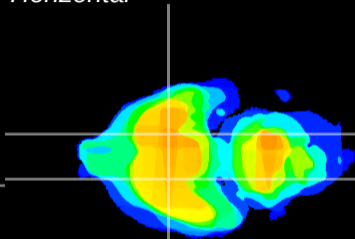

Coronal

Sagittal-R

Sagittal-L

ViBrism: CX09266
Horizontal

S0