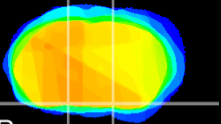

Coronal

Sagittal-R

Sagittal-L

ViBrism: CX09266
Horizontal

S0