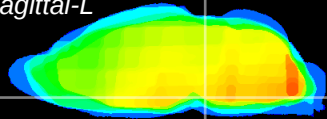

Coronal

Sagittal-R

Sagittal-L

ViBrism: CX09267
Horizontal

Pn