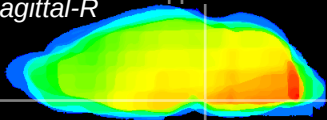

Coronal

Sagittal-R

Sagittal-L

ViBrism: CX09267
Horizontal

Pn