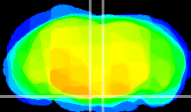

Coronal

Sagittal-R

Sagittal-L

ViBrism: CX09267
Horizontal

Pn