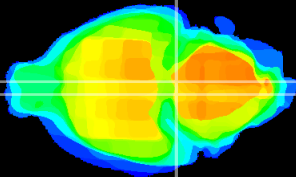

Coronal

Sagittal-R

Sagittal-L

ViBrism: CX09267
Horizontal

Pn