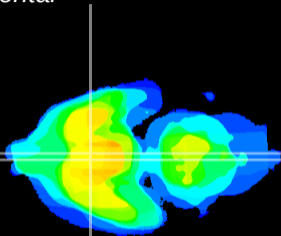

Coronal

Sagittal-R

Sagittal-L

ViBrism: CX09267  
Horizontal

SCN