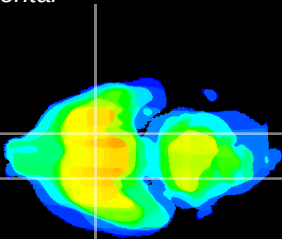

Coronal

Sagittal-R

Sagittal-L

ViBrism: CX09267
Horizontal

S0