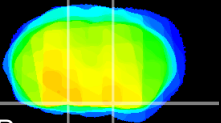

Coronal

Sagittal-R

Sagittal-L

ViBrism: CX09267
Horizontal

S0