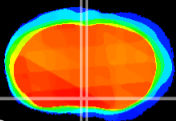

Coronal

Sagittal-R

Sagittal-L

ViBrism: CX09270
Horizontal

MPA