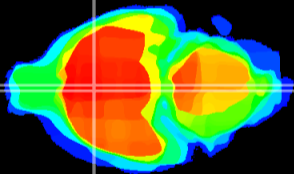

Coronal

Sagittal-R

Sagittal-L

ViBrism: CX09270
Horizontal

MPA