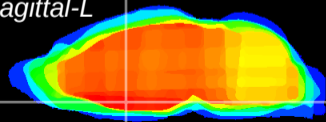

Coronal

Sagittal-R

Sagittal-L

ViBrism: CX09270
Horizontal

MPA