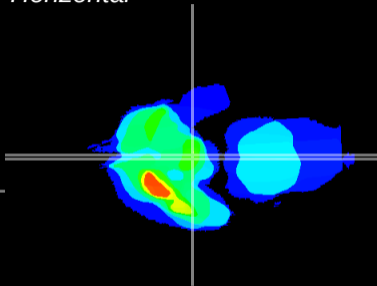

Coronal

Sagittal-R

Sagittal-L

ViBrism: CX09271
Horizontal

ME