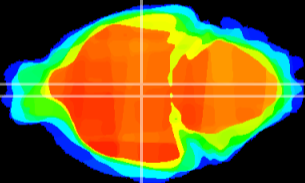

Coronal

Sagittal-R

Sagittal-L

ViBrism: CX09273
Horizontal

DM