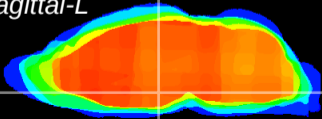

Coronal

Sagittal-R

Sagittal-L

ViBrism: CX09273
Horizontal

DM