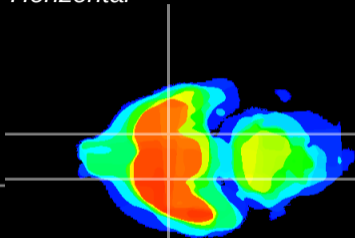

Coronal

Sagittal-R

Sagittal-L

ViBriSm: CX09273
Horizontal

S0