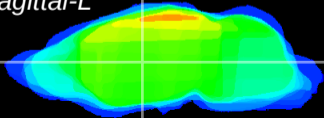

Coronal

Sagittal-R

Sagittal-L

ViBrism: CX09274
Horizontal

VA/VL