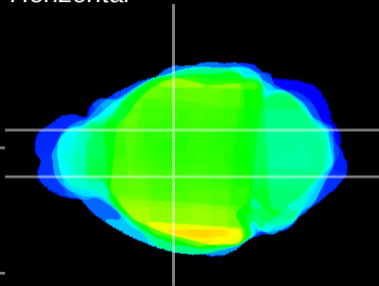

Coronal

Sagittal-R

Sagittal-L

ViBrism: CX09274
Horizontal

VA/VL