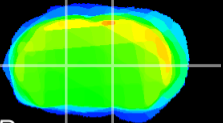

Coronal

Sagittal-R

Sagittal-L

ViBrism: CX09274
Horizontal

VA/VL